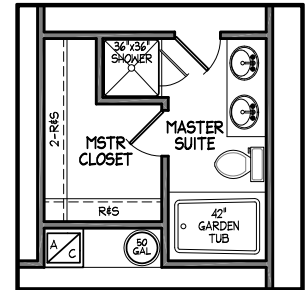

BENCHMARK COLLECTION

THE BENJAMIN 1207 SQUARE FEET

VINYL FRONT ELEVATION

MASTER SUITE OPTION

DOUBLE SINK OPTION

Rande  Duke
HOMES

27 OCTOBER 2010

BUILDER WILL NOT DISCRIMINATE ON THE BASIS OF RACE, COLOR, RELIGION, NATIONAL ORIGIN, SEX, HANDICAP, OR FAMILIAL STATUS. SQUARE FOOTAGE & ALL DIMENSIONS LISTED ON THE FLOOR PLANS ARE A GOOD FAITH ESTIMATE AND ARE SUBJECT TO CHANGE WITHOUT NOTICE. FLOOR PLAN & ELEVATIONS ARE FOR ILLUSTRATIVE PURPOSES AND NOT INTENDED FOR CONTRACTUAL PURPOSES