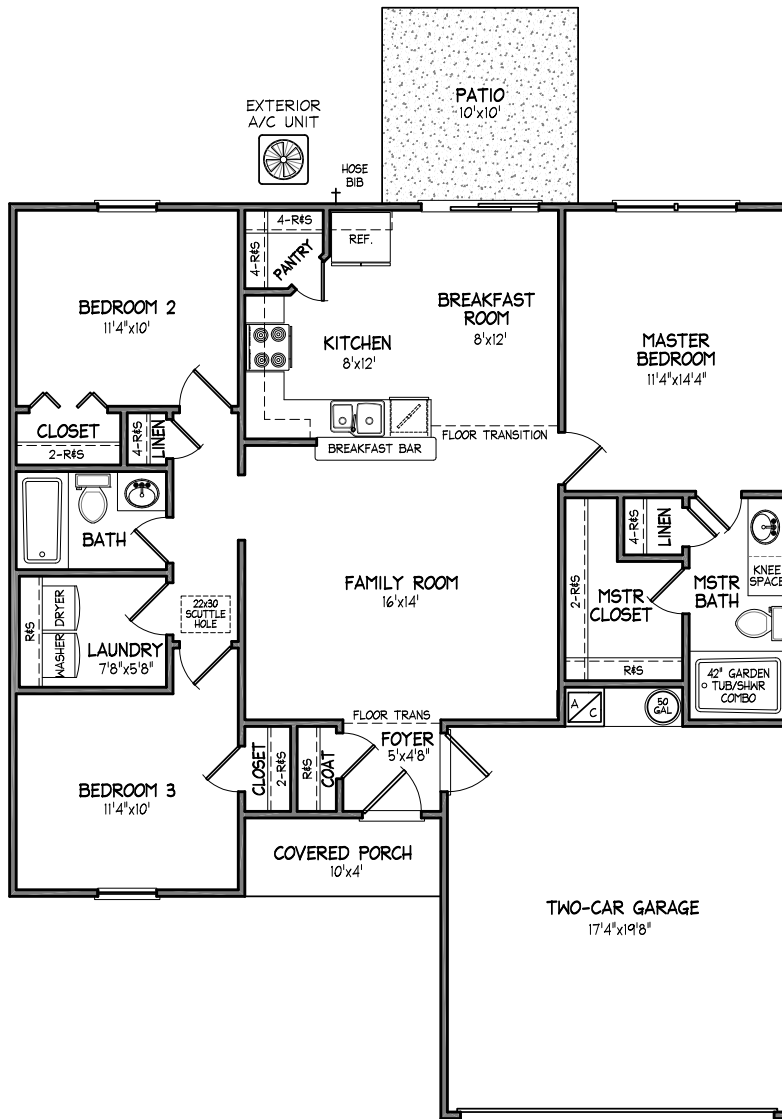

BENCHMARK COLLECTION

THE BENJAMIN 1207 SQUARE FEET

VINYL FRONT ELEVATION

MASTER SUITE OPTION

DOUBLE SINK OPTION

Rande  Duke
HOMES

27 OCTOBER 2010

BUILDER WILL NOT DISCRIMINATE ON THE BASIS OF RACE, COLOR, RELIGION, NATIONAL ORIGIN, SEX, HANDICAP, OR FAMILIAL STATUS. SQUARE FOOTAGE & ALL DIMENSIONS LISTED ON THE FLOOR PLANS ARE A GOOD FAITH ESTIMATE AND ARE SUBJECT TO CHANGE WITHOUT NOTICE. FLOOR PLAN & ELEVATIONS ARE FOR ILLUSTRATIVE PURPOSES AND NOT INTENDED FOR CONTRACTUAL PURPOSES