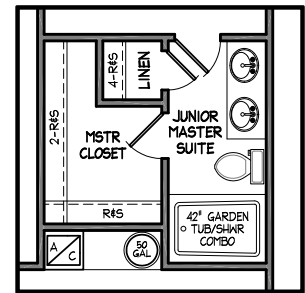

BENCHMARK COLLECTION

THE BENJAMIN 1207 SQUARE FEET

VINYL FRONT ELEVATION

MASTER SUITE OPTION

DOUBLE SINK OPTION

Rande  Duke
HOMES

27 OCTOBER 2010

BUILDER WILL NOT DISCRIMINATE ON THE BASIS OF RACE, COLOR, RELIGION, NATIONAL ORIGIN, SEX, HANDICAP, OR FAMILIAL STATUS. SQUARE FOOTAGE & ALL DIMENSIONS LISTED ON THE FLOOR PLANS ARE A GOOD FAITH ESTIMATE AND ARE SUBJECT TO CHANGE WITHOUT NOTICE. FLOOR PLAN & ELEVATIONS ARE FOR ILLUSTRATIVE PURPOSES AND NOT INTENDED FOR CONTRACTUAL PURPOSES